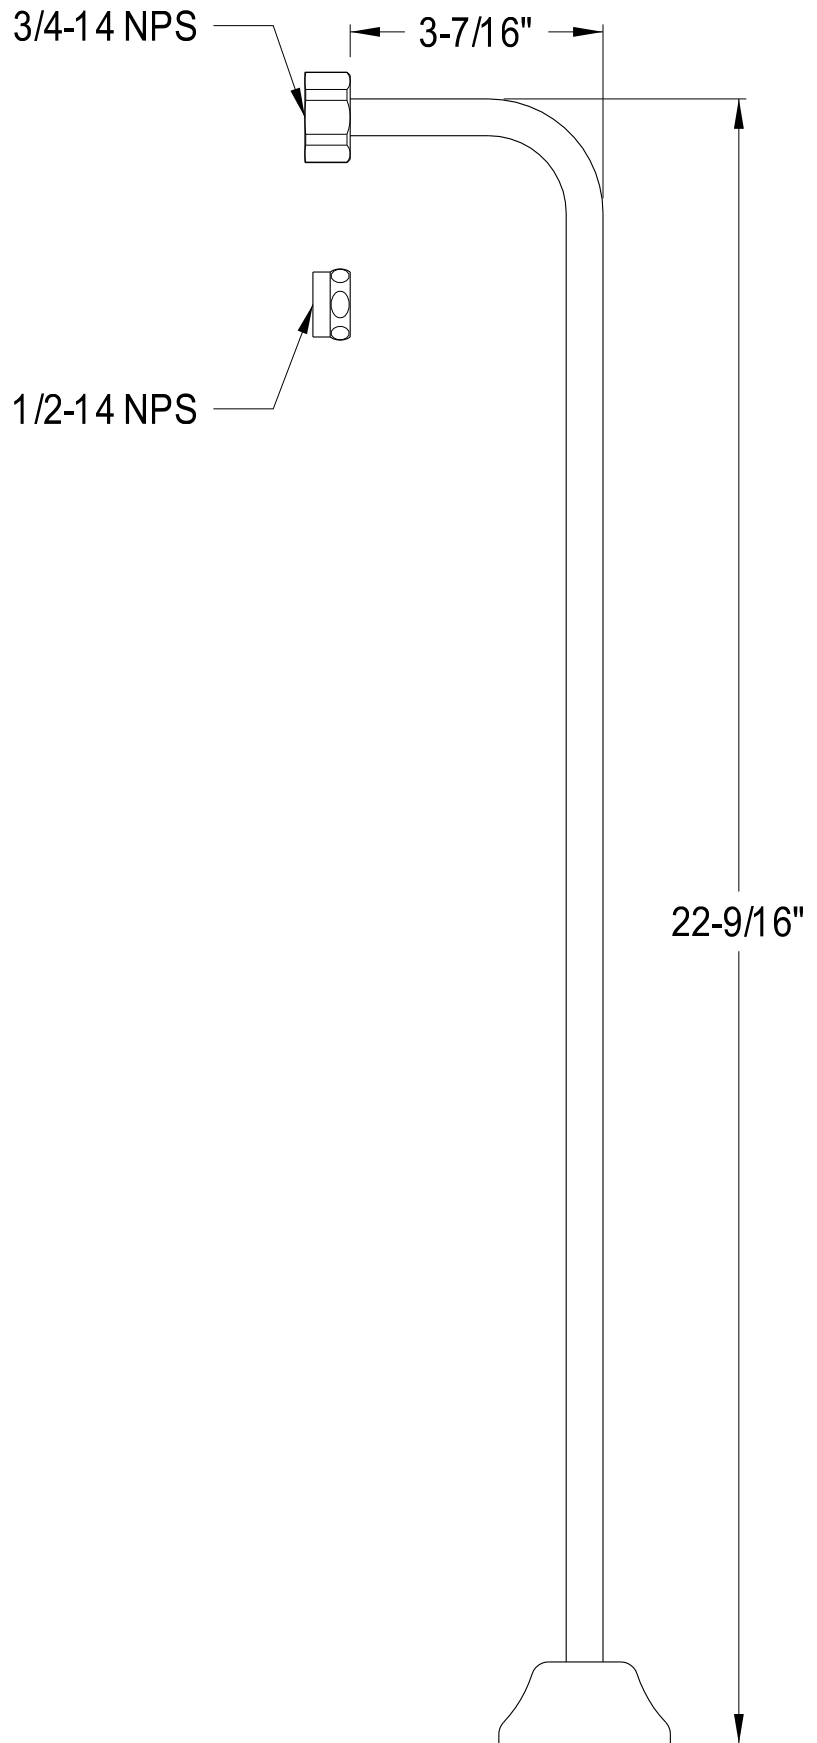

# CC460,1,2,3,5,6,7,8

Single Offset Bath Supply

→ |  $\varnothing$  2-3/8" | ←

3/4-14 NPS

3-7/16"

1/2-14 NPS

22-9/16"